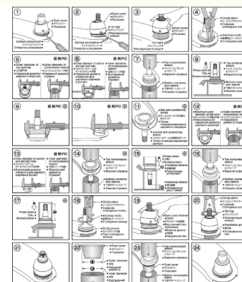

Product Specification

- Model: PATROL
- Year: 2008-2015, 1992-1993, 2006-2008, 2010-2021
- OE NO.: 55501-1LB0A, 55502-1LB0A, MB-9563
- Car Fitment: Nissan
- Reference NO.: SCA-5679, BS528R, S060886, 5703967ASX, BS912R, 4007131, 4216025, 5700093SX, PEWP7428, SSW119210, G61364, G4862000, 5703968SX, PESB7429, 513670, MEM8548, 871937, 3853901, 871936, SCA5541
- Warranty: 18 Months, Warranty 12 Months Or 30 Thousand Kilometer
- Car Model: Japanese
- Product Name: Ball Joint(Upper And Lower)
- MASUMA NO.: MB-9563
- Delivery Time: 3-7days

More Images

Model	Brand	Car Model	Chassis Number	Year	Configuration

Product Description

Product Description

MASUMA No.	MB-9563
Part Name	Ball joint(Upper and lower)
OEM No.	55501-1LB0A,55502-1LB0A
Maintenance	Warranty 12 months or 30 thousand kilometer
In stock	Contact for inventory